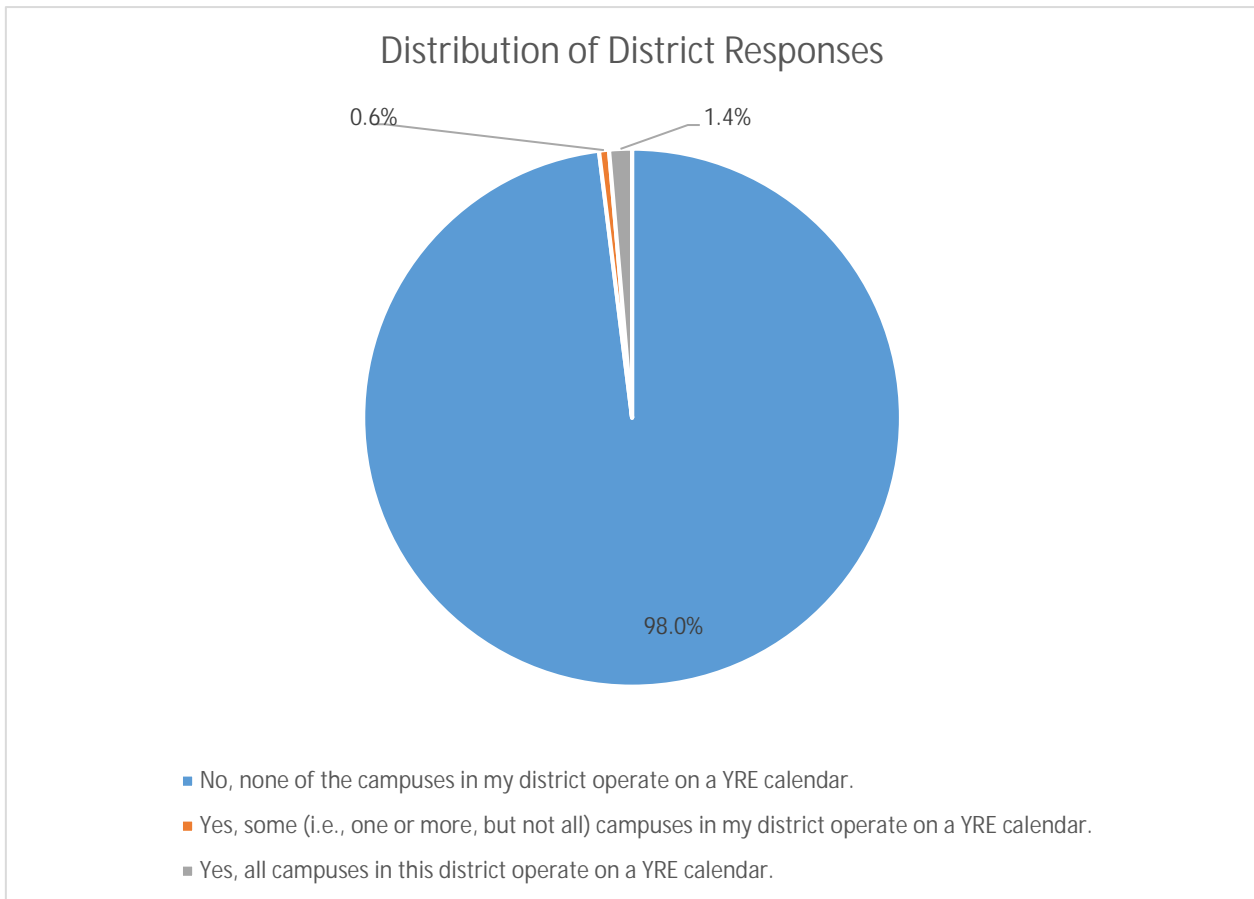

Division of Research and Analysis

The Texas Education Agency (TEA) is required to publish in 2015–16 and 2016–17 a list of campuses operating on a year-round system under Texas Education Code § 25.084 (84th Texas Legislature, General Appropriations Act, Article III, Rider 69). In fulfillment of this requirement, Texas districts were surveyed regarding the presence of year-round education campuses in their district. Below is the percent of districts by category.

As of December 20, 2016, 96 percent of 1,213 districts had responded.

Are any campuses in your school district operating on a year-round education (YRE) calendar under Texas Education Code § 25.084 during the 2016–17 school year?

Response	N	Percent
No, none of the campuses in my district operate on a YRE calendar.	1145	98.0%
Yes, some (i.e., one or more, but not all) campuses in my district operate on a YRE calendar.	7	0.6%
Yes, all campuses in this district operate on a YRE calendar.	16	1.4%
TOTAL	1168	100%

Source: Texas Education Agency, Survey of Year-Round Schools, October 28, 2016 through December 20, 2016.

Note: Percent of 1,213 districts reporting: 96% as of 12-20-16